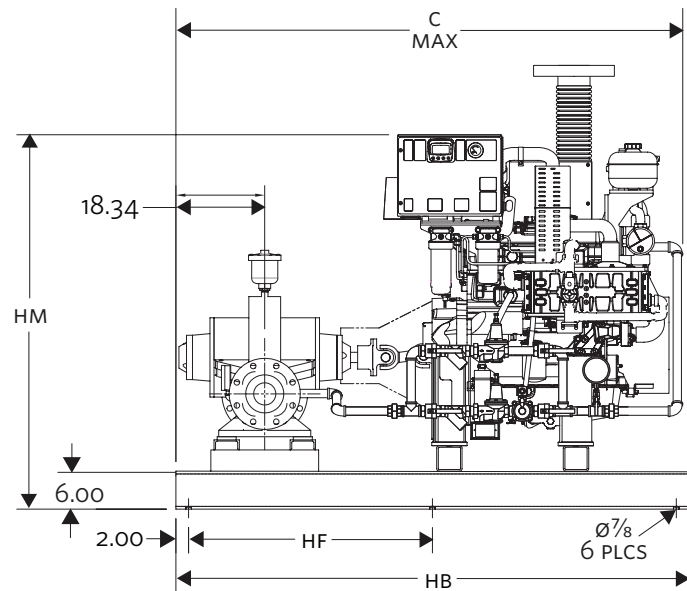

Bat. Voltage: _____ Tank size: _____

Other: _____

NOTES

- 1 Std. Discharge flange thickness ANSI 250#.
- 2 Coupling guard not shown.
- 3 All dimensions for engine connections are with reference to engine manufacturer's installation drawings.
- 4 Do not use for construction unless certified.
- 5 Right hand rotation only.

FLANGE RATING

- ANSI 125# STD¹
- ANSI 125# Suction
250# Discharge
- ANSI 250#
- PN 16

FIRE PUMP LISTING

- UL
- ULC
- FM

ACCESSORIES

- Exhaust system
- Fuel system
- Cooling system (mounted on engine)
- Battery system

12x8x18F/NF	HORIZONTAL SPLIT CASE DIESEL DRIVEN	DIMENSIONS inches (mm)							WEIGHT
		C	HA	HB	HE	HF	HM	Z	lbs (kg)
Clarke	JU6H series	105.48 (2679)	32.00 (813)	106.00 (2692)	30.00 (762)	51.00 (1295)	43.25 (1099)	16.50 (419)	4577 (2076.1)
	JW6H series	111.78 (2839)	32.00 (813)	110.00 (2794)	30.00 (762)	35.25 (895)	46.95 (1193)	16.50 (419)	4968 (2253.2)
Cummins	CFP5E series	95.37 (2422)	32.00 (813)	98.00 (2489)	30.00 (762)	47.00 (1194)	52.78 (1341)	16.50 (419)	4113 (1865.6)
	CFP7E series	106.32 (2701)	32.00 (813)	106.00 (2692)	30.00 (762)	51.00 (1295)	52.78 (1341)	16.50 (419)	4323 (1960.8)
	CFP9E series	108.11 (2746)	32.00 (813)	106.00 (2692)	30.00 (762)	51.00 (1295)	54.88 (1394)	16.50 (419)	4748 (2153.7)
	CFP15E series	132.12 (3356)	40.00 (1016)	130.00 (3302)	38.00 (965)	63.00 (1600)	46.72 (1187)	16.50 (419)	7525 (3413.4)