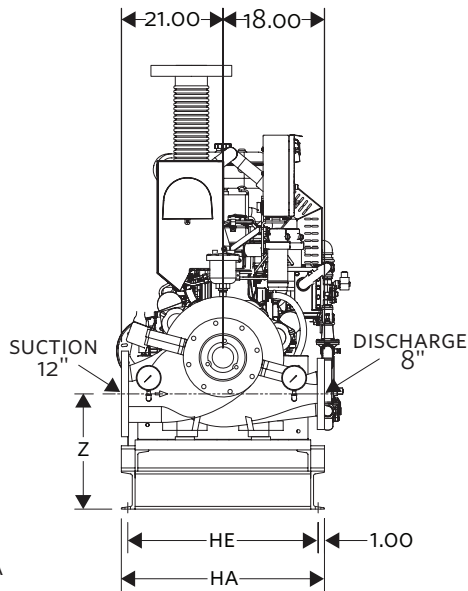

Bat. Voltage: _____ Tank size: _____

Other: _____

NOTES

- 1 Std. Discharge flange thickness ANSI 250#.
- 2 Coupling guard not shown.
- 3 All dimensions for engine connections are with reference to engine manufacturer's installation drawings.
- 4 Do not use for construction unless certified.
- 5 Right hand rotation only.

12x8x18F/NF	HORIZONTAL SPLIT CASE DIESEL DRIVEN	DIMENSIONS inches (mm)							WEIGHT
		C	HA	HB	HE	HF	HM	Z	lbs (kg)
Clarke	JU6H series	105.48 (2679)	32.00 (813)	106.00 (2692)	30.00 (762)	51.00 (1295)	43.25 (1099)	16.50 (419)	4577 (2076.1)
	JW6H series	111.78 (2839)	32.00 (813)	110.00 (2794)	30.00 (762)	35.25 (895)	46.95 (1193)	16.50 (419)	4968 (2253.2)
Cummins	CFP5E series	95.37 (2422)	32.00 (813)	98.00 (2489)	30.00 (762)	47.00 (1194)	52.78 (1341)	16.50 (419)	4113 (1865.6)
	CFP7E series	106.32 (2701)	32.00 (813)	106.00 (2692)	30.00 (762)	51.00 (1295)	52.78 (1341)	16.50 (419)	4323 (1960.8)
	CFP9E series	108.11 (2746)	32.00 (813)	106.00 (2692)	30.00 (762)	51.00 (1295)	54.88 (1394)	16.50 (419)	4748 (2153.7)
	CFP15E series	132.12 (3356)	40.00 (1016)	130.00 (3302)	38.00 (965)	63.00 (1600)	46.72 (1187)	16.50 (419)	7525 (3413.4)