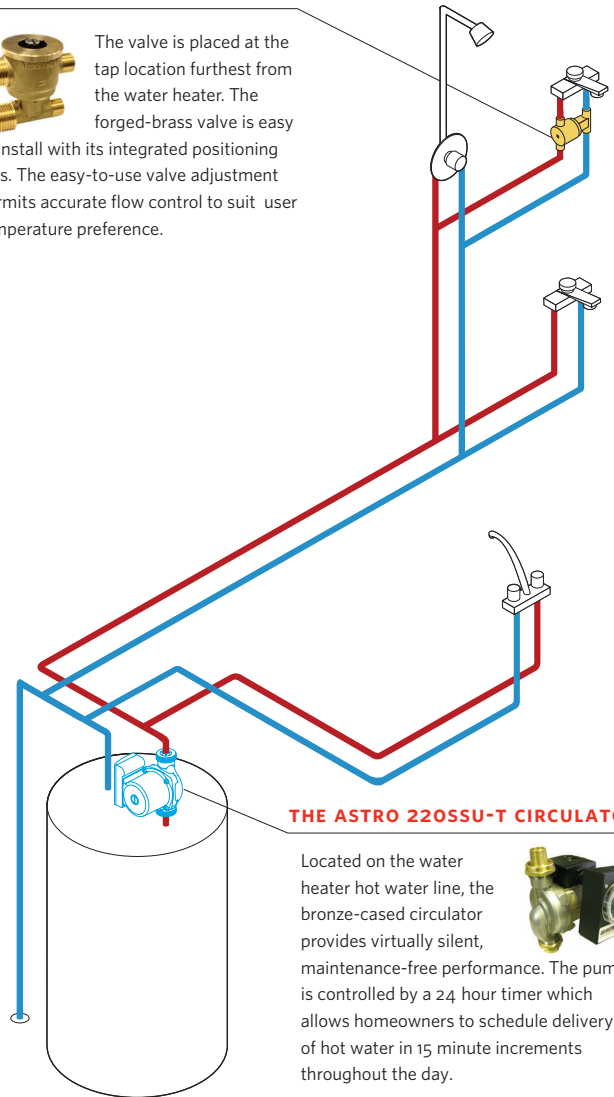

A space-saving design places the pump at the hot water heater, which means only the small valve goes under the sink. It's discreet and doesn't take up space that's needed for storage. This also eliminates noise.

Simple to install

As it doesn't need a dedicated line, the system is inexpensive and can easily be installed. Unlike some products, there's no pump under the sink, so there's no need to install a GFI outlet and no need for multiple trades to complete the job.

ASTRO EXPRESS LF VALVE

The valve is placed at the tap location furthest from the water heater. The forged-brass valve is easy to install with its integrated positioning legs. The easy-to-use valve adjustment permits accurate flow control to suit user temperature preference.

THE ASTRO 220SSU-T CIRCULATOR

Located on the water heater hot water line, the bronze-cased circulator provides virtually silent, maintenance-free performance. The pump is controlled by a 24 hour timer which allows homeowners to schedule delivery of hot water in 15 minute increments throughout the day.