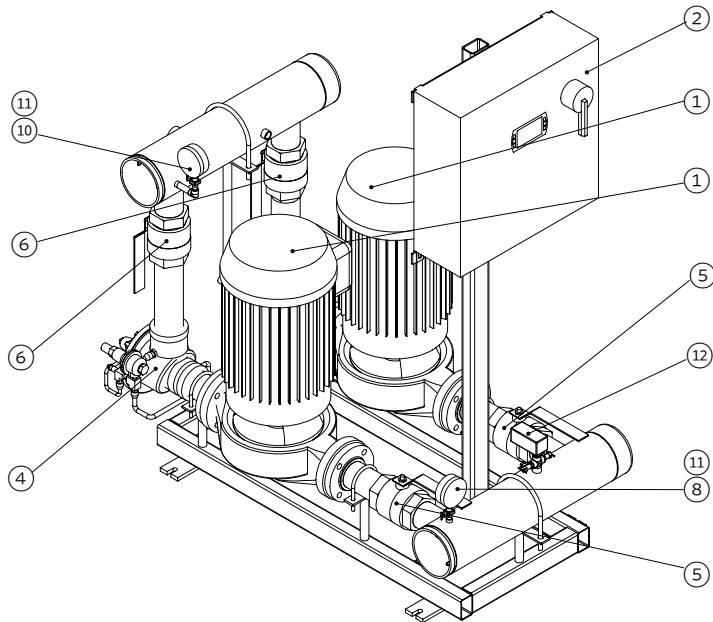

6722/3

ITEM 1: PUMP

See File no. 6043.129 for 4380 pump parts or See File no. 6043.132 for 4300 pump parts

6700 SERIES BOOSTER MODEL	PART NUMBER	QTY PER BOOSTER
6722	4300	2
6723	4380	2
6732	4300	3
6733	4380	3

ITEM 2: CONTROL PANEL

Please contact Armstrong service department with unit serial number for replacement control panel

ITEM 3: IVS DRIVE

See File no. 6094.100 for IVS drive parts

*IVS systems only.

ITEM 4: MAIN CHECK VALVE / MAIN PRV

VALVE SIZE	CHECK VALVE PART NUMBER*	PRV PART NUMBER†	QTY PER PUMP
1.5"	D975040-506	D975030-006	1
2"	D975040-507	D975030-007	1
2.5"	D975041-108	D975030-008	1
3"	D975041-109	D975030-009	1

* 1.5" and 2" are female NPT, 2.5" and 3" are wafer type.