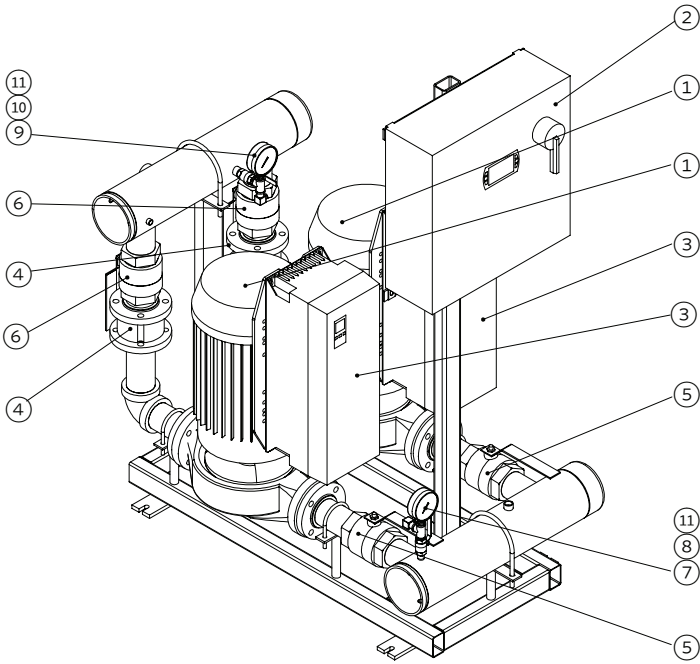

Series 6700 booster

Parts list

File No: 6062.104

Date: FEBRUARY 20, 2014

Supersedes: NEW

Date: NEW

Series 6700 Booster

6722/3IVS

6722/3

ITEM 1: PUMP

See File no. 6043.129 for 4380 pump parts or See File no. 6043.132 for 4300 pump parts

6700 SERIES BOOSTER MODEL	PART NUMBER	QTY PER BOOSTER
6722	4300	2
6723	4380	2
6732	4300	3
6733	4380	3

ITEM 2: CONTROL PANEL

Please contact Armstrong service department with unit serial number for replacement control panel

ITEM 3: IVS DRIVE

See File no. 6094.100 for IVS drive parts

*IVS systems only.

ITEM 4: MAIN CHECK VALVE / MAIN PRV

VALVE SIZE	CHECK VALVE PART NUMBER*	PRV PART NUMBER†	QTY PER PUMP
1.5"	D975040-506	D975030-006	1
2"	D975040-507	D975030-007	1
2.5"	D975041-108	D975030-008	1
3"	D975041-109	D975030-009	1

* 1.5" and 2" are female NPT, 2.5" and 3" are wafer type.