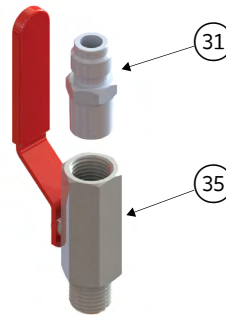

FLUSH LINE FASTENERS KIT

DESCRIPTION	ITEM NUMBER	KIT COMPONENT
Small Single 4300 Pump	89981000-078K	Nipple
		Tee-90°
		Air - Vent
		Adapter
Large Double 4300 Pump	89981000-079K	Nipple
		Tee-90°
		Air - Vent
		Elbow
		Adapter
4382 - dualArm Pump	89981000-078K (Discharge)	Nipple
		Tee-90°
		Air - Vent
		Adapter
	89076100-001K (Suction)	Ball Valve
	Adapter	
4392 - Twin Pump	89981000-082K	Nipple
		Tee-90°
		Air - Vent
		Elbow
		Adapter

KIT CONTENTS

ITEM	DESCRIPTION
(29)	AIR-VENT ¼NPT
(30)	TEE-90° ¼NPT
(31)	ADAPTER 0.5"JICM - 0.25"NPTM
(32)	NIPPLE ¼NPT
(33)	ELBOW 90° ¼NPT
(34)	CROSS-90° SST ¼NPT
(35)	BALL VALVE M/F

89981000-000K