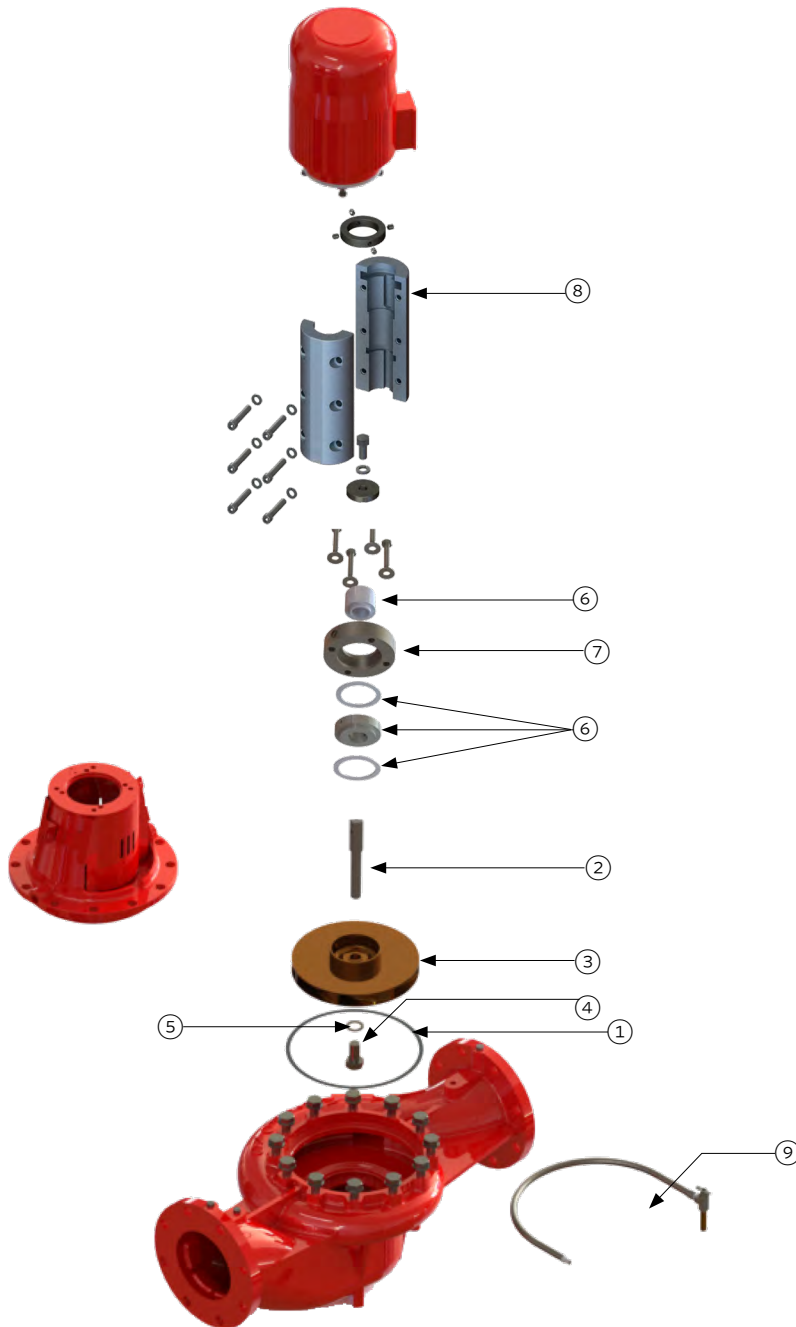

AVAILABILITY

- Dedicated service parts inventory
- Real-time inventory information
- Active channel inventory management

EASY SELECTION

- Parts selection charts with updated descriptions, pictures and sizing details
- Illustrated part selection information
- Product details on packaging
- All items within each Parts Kit are carefully selected for accurate sizing

4300, 4302 & 4312 PARTS LIST

ITEM	DESCRIPTION
①	Casing Gasket
⑧	Coupling
⑦	Cover Seal
⑨	Flush Line
③	Impeller
④	Impeller Cap Screw
⑤	Impeller Washer
⑥	Mechanical Seal
②	Shaft

4380, 4382 & 4392 PARTS LIST