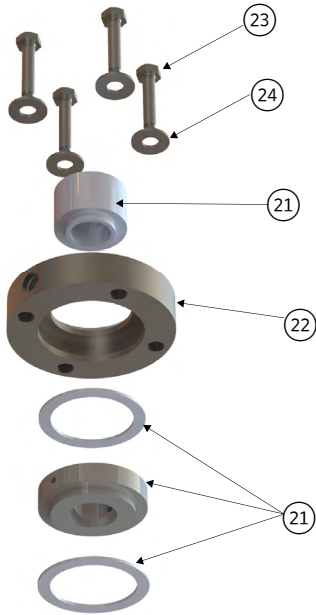

4300, 4302 & 4312 MECHANICAL SEAL KIT - OUTSIDE

KIT CONTENTS

ITEM	DESCRIPTION
(21)	Mechanical Seal
(22)	Seal Cover
(23)	Seal Cover Capscrew
(24)	Seal Cover Capscrew Washer

Manu Code	C-SSC AB2	C-SSC G30	SSC-SSC AT70	AC-SSC AT70
Seal type	AB2	G30	AT70	AT70
Rotating Face	Resin Bonded Carbon	Carbon	Sintered Silicon Carbide	Antimony-loaded Carbon
Stationary Seat	Sintered Silicon Carbide	Silicon Carbide	Sintered Silicon Carbide	Sintered Silicon Carbide
Secondary Seal	Viton	Viton	Aflas	Aflas
Legend (Refer App.Guide)	A1-2	G30	A3	A4

4300, 4302 & 4312 MECHANICAL SEAL - INSIDE

KIT CONTENTS

ITEM	DESCRIPTION
(28)	Mechanical Seal

Manu Code	C-CER 1A
Seal type	Armstrong Type 1A
Rotating Face	Carbon
Stationary Seat	Ceramic
Secondary Seal	EPDM
Legend (Refer App.Guide)	A2

* Default selection