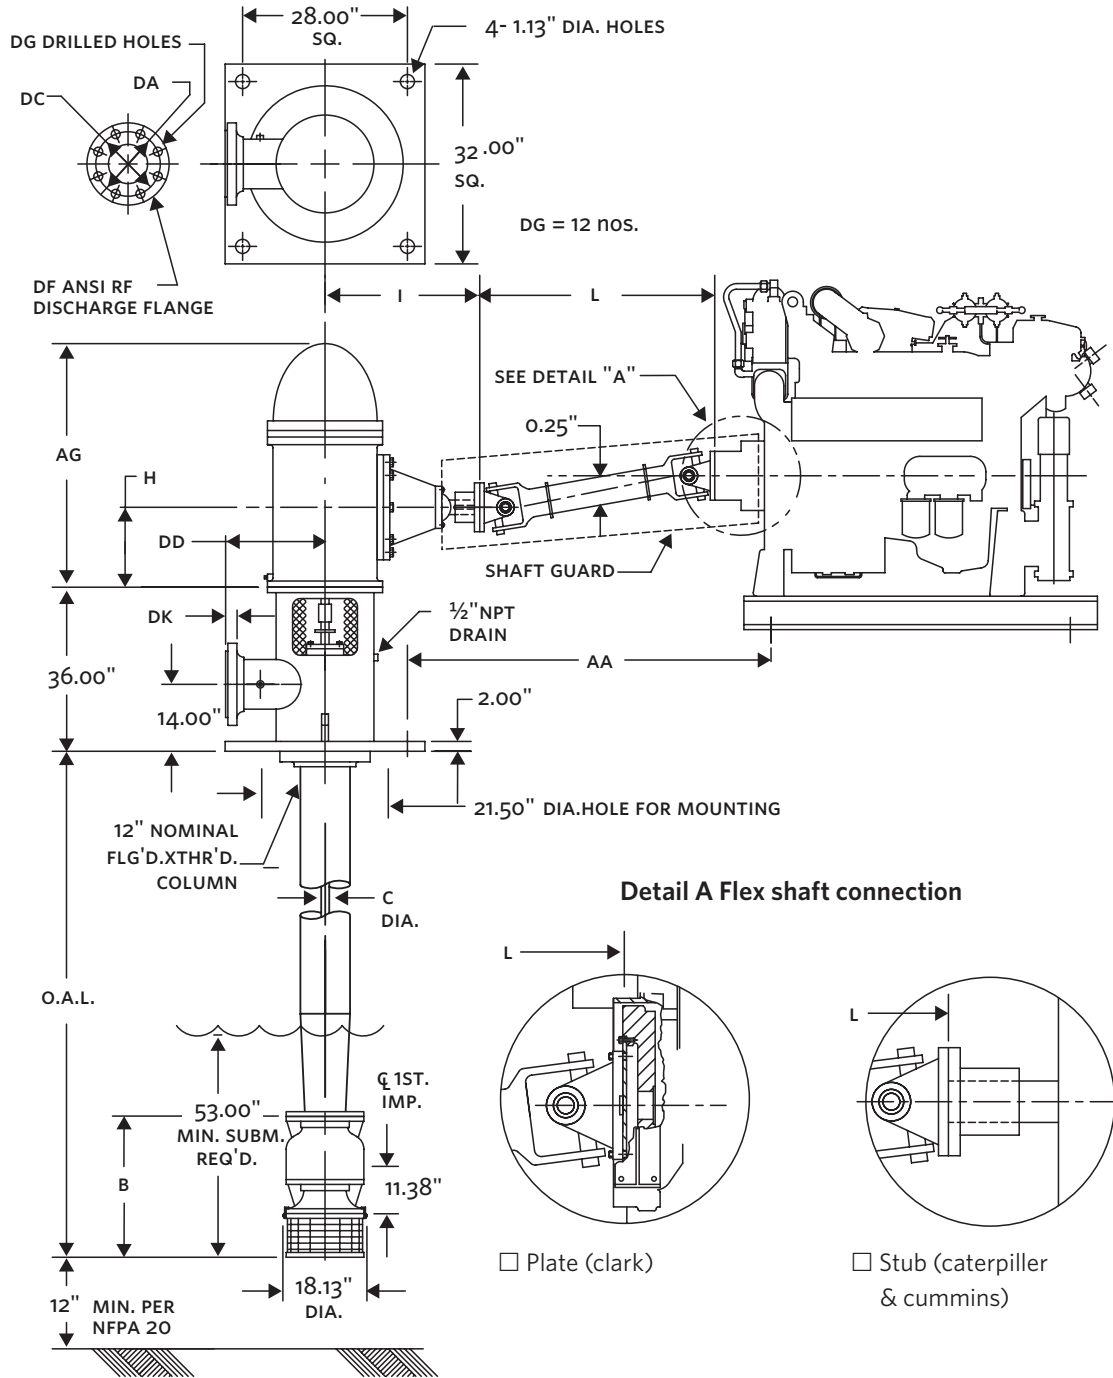

VERTICAL TURBINE DIESEL FIRE PUMP | 14x19H VTF WITH 14x24½ FABRICATED STEEL HEAD | SUBMITTAL

File No: F51.646
Date: APRIL 10, 2025
Supersedes: F51.648
Date: JULY 15, 2013

Job: _____ Representative: _____
_____ Order no.: _____ Date: _____
Engineer: _____ Submitted by: _____ Date: _____
Contractor: _____ Approved by: _____ Date: _____

Model: 14x19H VTF   **Discharge head:** 14x24½ F

RPM: 1770 Water lube

4000 GPM: _____ T.D.H

1. ☐ FM   ☐ UL   ☐ NFPA-20 only
2. ☐ Approval   ☐ Construction
3. ☐ Engine model: _____
4. ☐ Ragd model: _____
5. ☐ Shaft model: _____
6. ☐ Controller model: _____

NOTES

- Dimension based on randolph gear drive. May vary when driver adaptor is required.
- Dimensions are in inches unless otherwise indicated.
- Engine to base mounting and cooling loop to be field installed and plumbed.
- Engine oil & anti freeze/coolant may not be included.
- Gear shipped filled with oil. Check level before installation.
- Refer dwg. no. _____ for Engine dimensions.
- Not to be used for construction unless certified.

PRESS RATE	DISCHARGE FLANGE INCH (mm)					
	DA	DC	DD	DF	DG	DK
150#	21.00 (533)	18.75 (476)	17.00 (432)	14.00 (356)	1.13 (29)	1.38 (35)
300#	23.00 (584)	20.25 (514)	17.00 (432)	14.00 (356)	1.25 (32)	2.13 (54)

NO OF STG'S	DISCHARGE SIZE	RATING	RAGD	AG*	B	C	H*	I*	L	AA
	INCH (mm)		HP	INCH (mm)						
1	14.00 (356)	150	590	45.44 (1154)	35.63 (905)	1.69 (43)	18.75 (476)	28.00 (711)	—	—
3	14.00 (356)	150	750	45.44 (1154)	67.88 (1724)	2.25 (57)	18.75 (476)	28.00 (711)		
3	14.00 (356)	150	1000	62.25 (1581)	67.88 (1724)	2.25 (57)	21.00 (533)	36.88 (937)		
4	14.00 (356)	300	1000	62.25 (1581)	84.00 (2134)	2.25 (57)	21.00 (533)	36.88 (937)		
4	14.00 (356)	300	1200	54.00 (1372)	84.00 (2134)	2.25 (57)	18.00 (457)	38.00 (965)		

* Dimension based on randolph gear drive. May vary when driver adaptor is required.

TORONTO
+1 416 755 2291

BUFFALO
+1 716 693 8813

DROITWICH SPA
+44 8444 145 145

MANCHESTER
+44 8444 145 145

BANGALORE
+91 80 4906 3555

SHANGHAI
+86 21 5237 0909

BEIJING
+86 21 5237 0909

SÃO PAULO
+55 11 4785 1330

LYON
+33 4 20 10 26 21

DUBAI
+971 4 887 6775

JIMBOLIA
+40 256 360 030

FRANKFURT
+49 6173 999 77 55