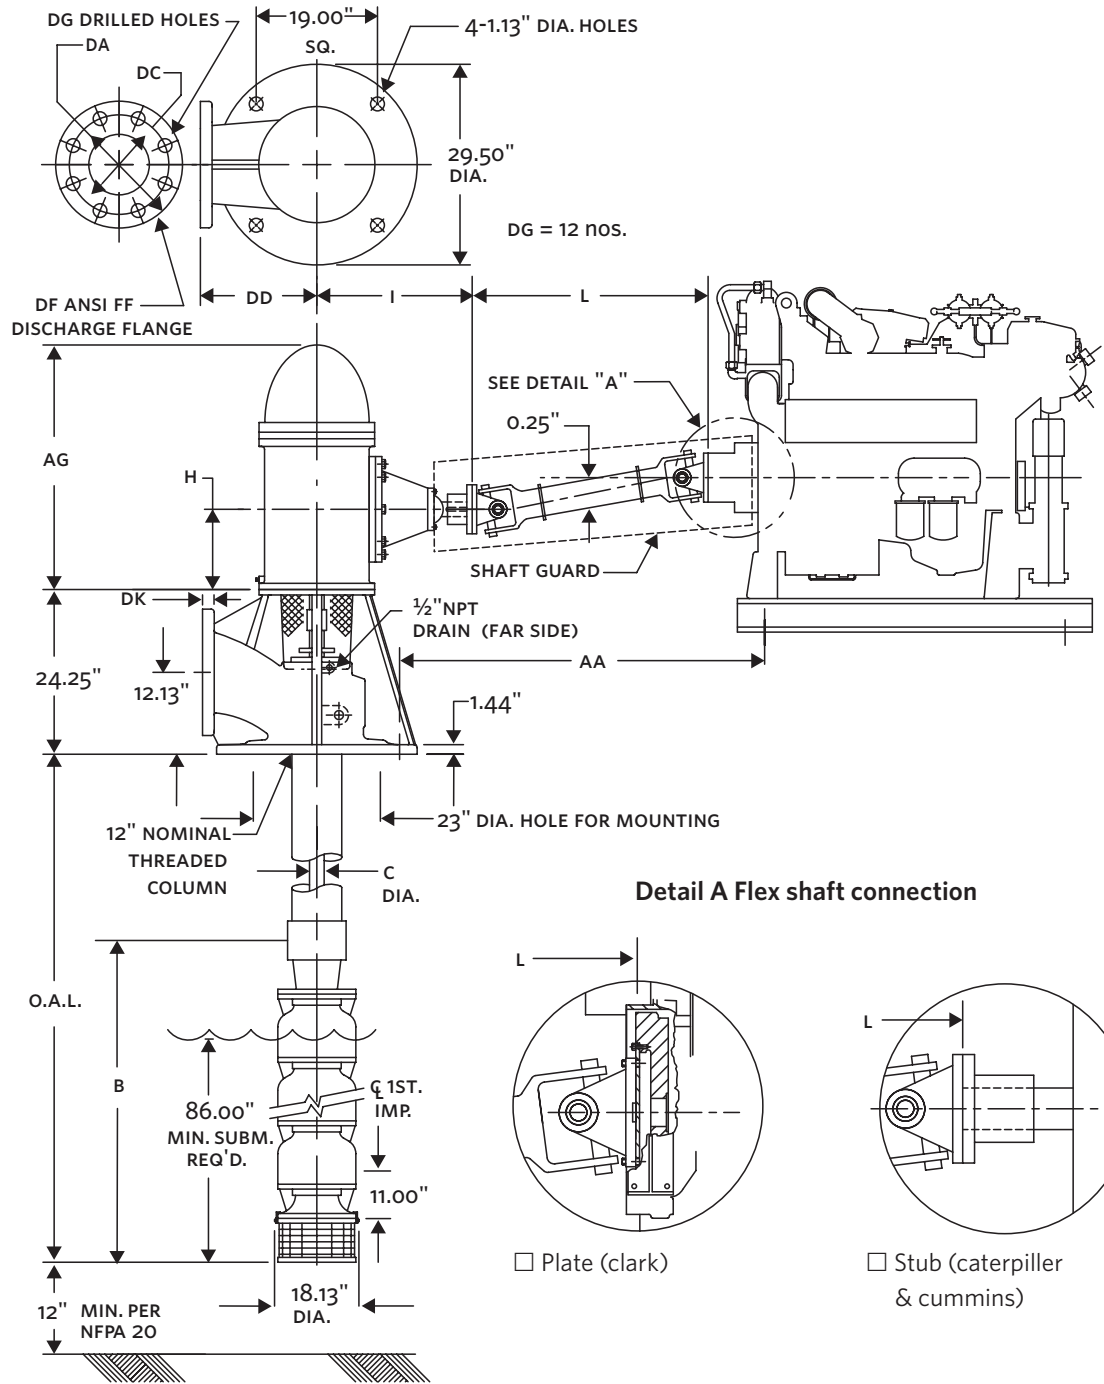

VERTICAL TURBINE DIESEL FIRE PUMP | 12x18L VTF WITH 12x20 CAST IRON HEAD | SUBMITTAL

File No: F51.632
Date: APRIL 10, 2025
Supersedes: F51.632
Date: JULY 15, 2013

Job: _____ Representative: _____
_____ Order no.: _____ Date: _____
Engineer: _____ Submitted by: _____ Date: _____
Contractor: _____ Approved by: _____ Date: _____

Model: 12x18L VTF   **Discharge head:** 12x20 A

RPM: 1770 Water lube

3000 GPM: _____ T.D.H

- ☐ FM   ☐ UL   ☐ NFPA-20 only
- ☐ Approval   ☐ Construction
- ☐ Engine model: _____
- ☐ Ragd model: _____
- ☐ Shaft model: _____
- ☐ Controller model: _____

NOTES

- Dimension based on randolph gear drive. May vary when driver adaptor is required.
- Dimensions are in inches unless otherwise indicated.
- Engine to base mounting and cooling loop to be field installed and plumbed.
- Engine oil & anti freeze/coolant may not be included.
- Gear shipped filled with oil. Check level before installation.
- Refer dwg. no. _____ for Engine dimensions.
- Not to be used for construction unless certified.

PRESS RATE	DISCHARGE FLANGE INCH (mm)					
	DA	DC	DD	DF	DG	DK
125 #	19.00 (483)	17.00 (432)	16.50 (419)	12.00 (304)	1.00 (25)	1.25 (32)
250#	20.50 (521)	17.75 (451)	17.75 (451)	12.00 (304)	1.25 (32)	2.00 (51)

NO OF STG'S	DISCHARGE SIZE	RATING	RAGD	AG*	B	C	H*	I*	L	AA
	INCH (mm)		HP	INCH (mm)						
2	12.00 (305)	125	200-300	34.00 (864)	54.00 (1372)	1.69 (43)	13.75 (349)	21.75 (553)	—	—
2	12.00 (305)	125	300	34.00 (864)	54.00 (1372)	1.94 (49)	13.75 (349)	21.75 (553)	—	—
2	12.00 (305)	125	350	36.00 (914)	54.00 (1372)	1.94 (49)	13.75 (349)	21.75 (553)	—	—
3	12.00 (305)	250	350-400	36.00 (914)	66.50 (1689)	1.94 (49)	13.75 (349)	21.75 (553)	—	—

* Dimension based on randolph gear drive. May vary when driver adaptor is required.

- TORONTO
  +1 416 755 2291
- BUFFALO
  +1 716 693 8813
- DROITWICH SPA
  +44 8444 145 145
- MANCHESTER
  +44 8444 145 145
- BANGALORE
  +91 80 4906 3555
- SHANGHAI
  +86 21 5237 0909
- BEIJING
  +86 21 5237 0909
- SÃO PAULO
  +55 11 4785 1330
- LYON
  +33 4 20 10 26 21
- DUBAI
  +971 4 887 6775
- JIMBOLIA
  +40 256 360 030
- FRANKFURT
  +49 6173 999 77 55